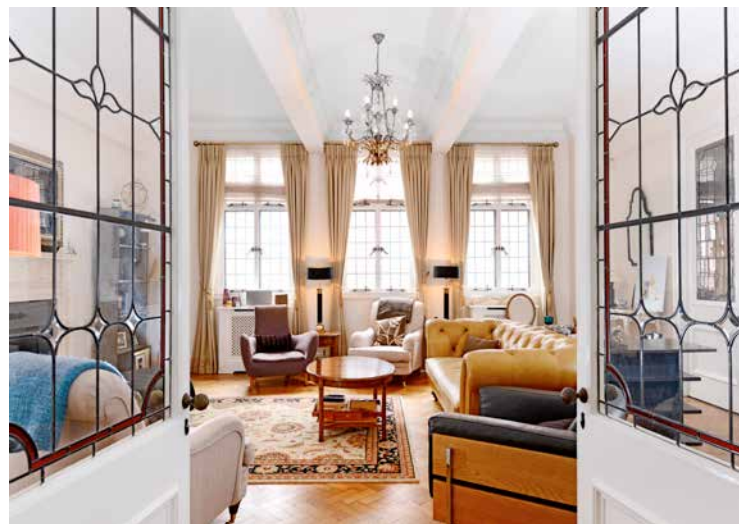

ANOTHER BEAUTIFUL PROPERTY BROCHURE

A4 4 PAGE, SHORT EDGE FOLD BROCHURE ON 350GSM SILK

Thanks to Niche Communication's iGen IV presses, it is possible to print and finish property brochures on the short edge (like this one you are holding now). Not only does this format really stand out from your everyday portrait brochures most agents have, it fits perfectly with the proportions of your photography, meaning you can really show off your vendor's houses!

As well as our iGens being brilliant for this format, the fact they print digitally, means

your wait to receive your brochures is as short as possible. Most of our print orders are dispatched within two working days, using signed for, tracked couriers.

We have a range of different paper stocks and finishes to choose from, including gloss and matt lamination. For pricing information please refer to the latest price list.

Feel free to talk to us about other options, call us on 0118 977 0690 today.